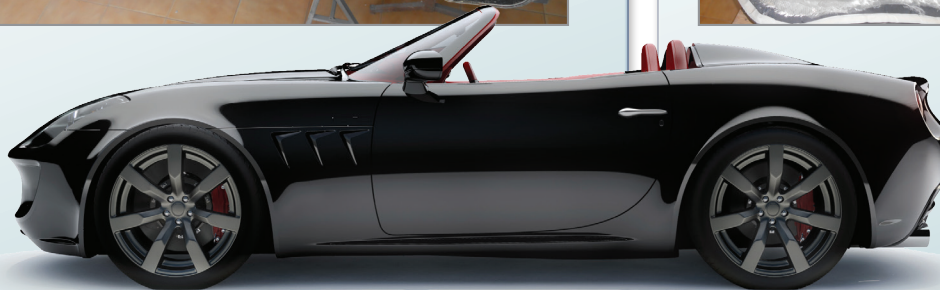

Custom Car Body Parts Manufactured by Karbonius Composites Using Crestapol® 1250LV and Crestabond® M1 Structural Adhesives Range

Company Profile - Karbonius Composites

LOCATION : LA CORUÑA, SPAIN

Karbonius Composites is a leading rally car custom body parts fabricator located in Spain, with over 8 years' experience in composites.

Karbonius specialises in the design, manufacturing and repairing of all types of carbon fibre parts, carbon and Kevlar, as well as some fibreglass.