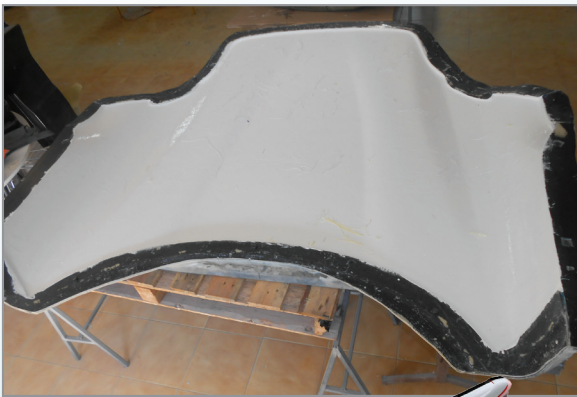

Custom Car Body Parts Manufactured by Karbonius Composites Using Crestapol® 1250LV and Crestabond® M1 Structural Adhesives Range

Company Profile - Karbonius Composites

LOCATION : LA CORUÑA, SPAIN

Karbonius Composites is a leading rally car custom body parts fabricator located in Spain, with over 8 years' experience in composites.

Karbonius specialises in the design, manufacturing and repairing of all types of carbon fibre parts, carbon and Kevlar, as well as some fibreglass.

Crestapol® and Crestabond® Application

Crestapol® 1250LV and Crestabond® M1 Structural Adhesives Range

Carbon and glass fibre reinforced body panels and bumpers, vacuum infused using Crestapol® 1250LV. Crestapol 1250LV is the specified laminate resin due to its toughness, rapid flow and low temperature cure for fast infusion cycle times, plus its compatibility with both carbon and Aramid fibres, as well as glass fibres.

Crestabond® M1 structural adhesive grade is also used to bond a variety of metal and composite parts on the car, including the carbon fibre Crestapol body panels.

Pigmented Crystic® gelcoats are also used on the super car's composite body panels.