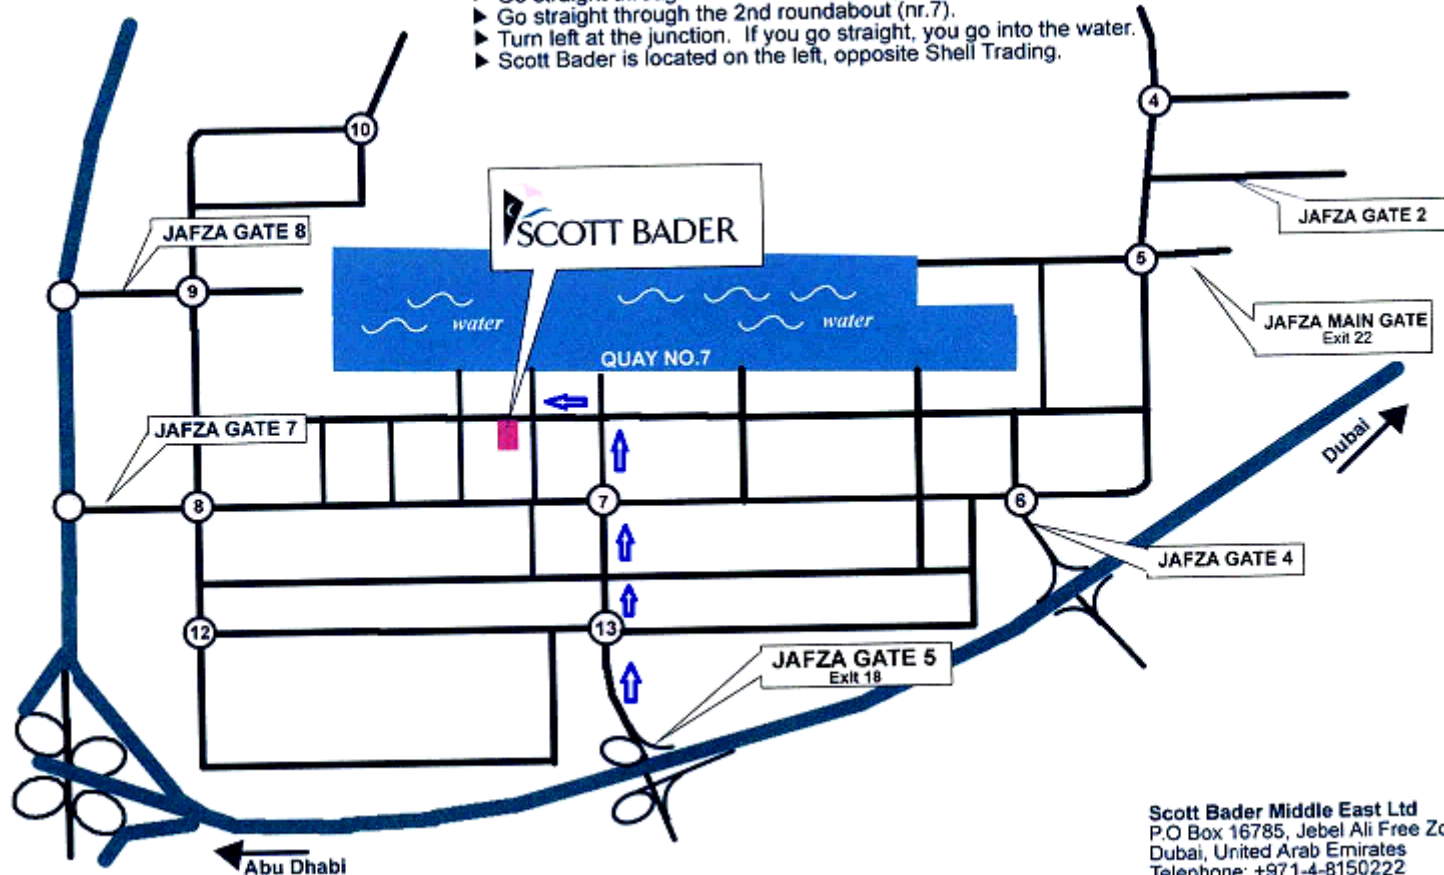

How to find us

Option 1 (When you Enter from Gate No. 4)

Drive down to RA 6, go straight down to RA 7, take RA right, then at the T junction take left, you will find Scott Bader next to Gulf oil and opposite Shell Terminal.

Option 2 (When you Enter from Gate No. 7)

Drive down to RA 8 and take left, then take first right straight down. You will find Scott Bader next to Sasol and opposite Shell terminal.

Driving Directions from Sheikh Zayed Road

- Directions:
- ▶ From Dubai, drive towards Abu Dhabi on Sheikh Zayed Rd (E11)
 - ▶ Take exit 18 "Free Zone South - Port & Free Zone"
 - ▶ Enter Jebel Ali Free Zone through Gate 5.
 - ▶ Go straight through the 1st roundabout (nr.13).
 - ▶ Go straight through the 2nd roundabout (nr.7).
 - ▶ Turn left at the junction. If you go straight, you go into the water.
 - ▶ Scott Bader is located on the left, opposite Shell Trading.